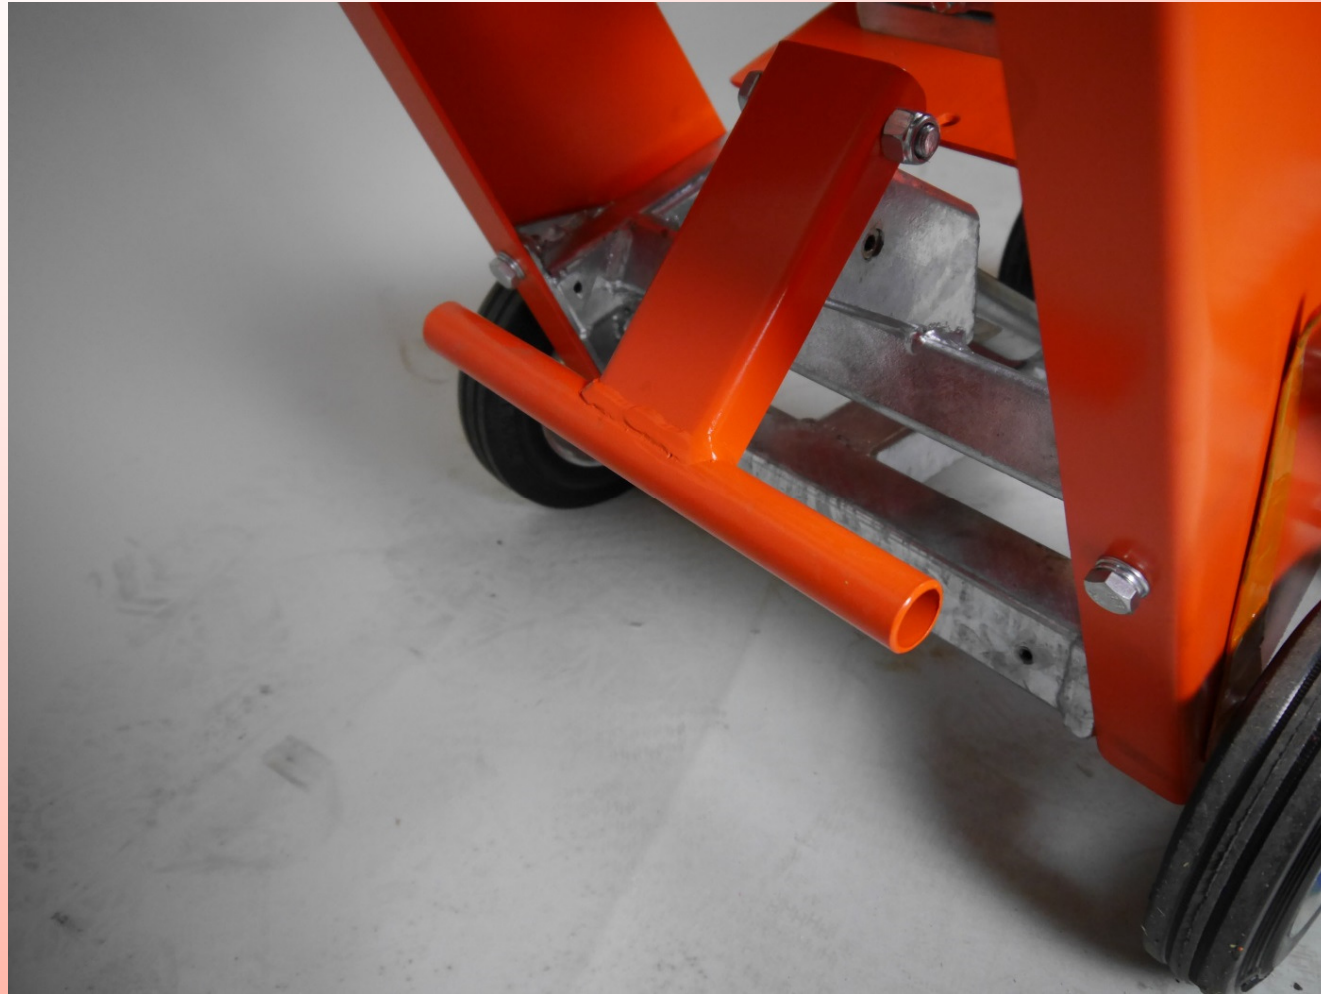

GÖLLZ

*Professional
in Diamond*

Floor saws

New GÖLZ FS 170

GÖLZ

Powered by 60 Years of experience

Motor: HONDA GX390
max. blade Ø: 500mm
max. cutting depth: 190mm
Watertank: 25 Liter
Weight: 120kg

- cutting depth adjustment by foot pedal
- height adjustable handlebar
- antivibration system in the chassis
- cutting depth indicator
- parking break
- lifting hook
- single v-belts

Benefits:

- totally robust, designed for long life cycle
- designed also for rental business
 - galvanized base plate
 - protection frame
 - strengthened coating

Also available with:

- Yanmar 10HP diesel engine
- Electric motor, 400V, 5,5kW

foot pedal instead of hand crank

GÖLZ

Powered by 60 Years of experience

height adjustable handlebar

GÖLZ

Powered by 60 Years of experience

adjustable cutting depth indicator

GÖLZ

Powered by 60 Years of experience

parking break

25 liter attachable watertank, lifting frame

GÖLZ

Powered by 60 Years of experience